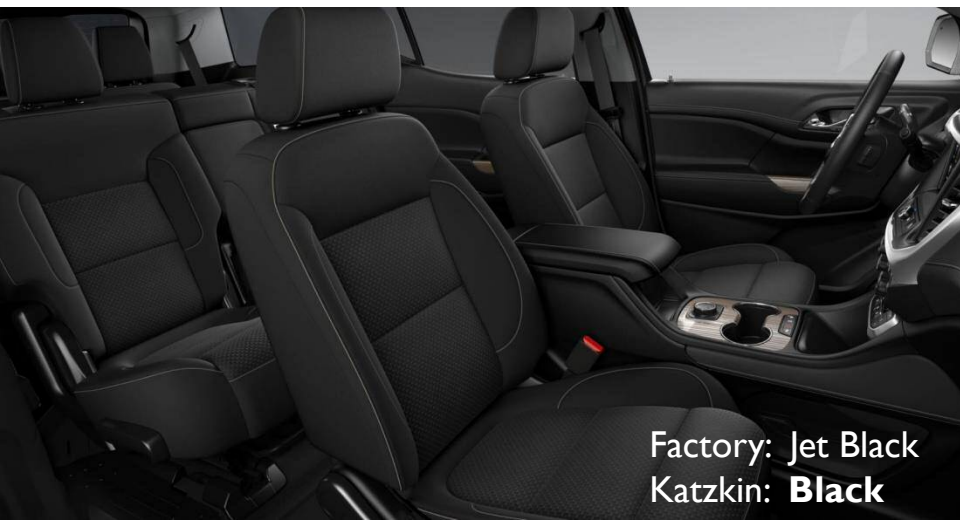

2020-2021 GMC Acadia

katzkin[®]
AUTOMOTIVE LEATHER
Love Your Drive[™]

INTERIOR DESIGN SET

katzkin
AUTOMOTIVE LEATHER
FACTORY COLORS

Factory: Jet Black
Katzkin: **Black**

Factory: Cocoa Light Ash
Katzkin: **Ash**