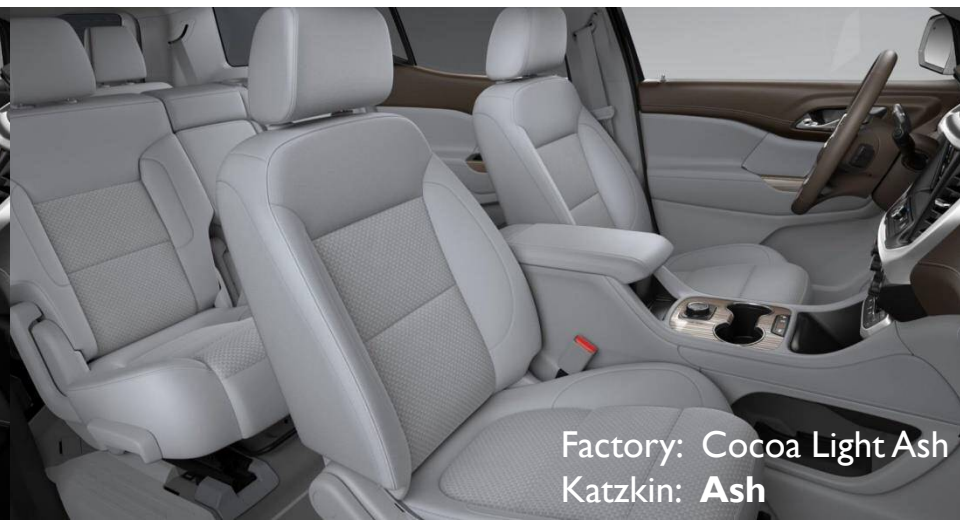

2020-2021 GMC Acadia

katzkin[®]
AUTOMOTIVE LEATHER
Love Your Drive[™]

INTERIOR DESIGN SET

katzkin
AUTOMOTIVE LEATHER
FACTORY COLORS

Factory: Jet Black
Katzkin: **Black**

Factory: Cocoa Light Ash
Katzkin: **Ash**