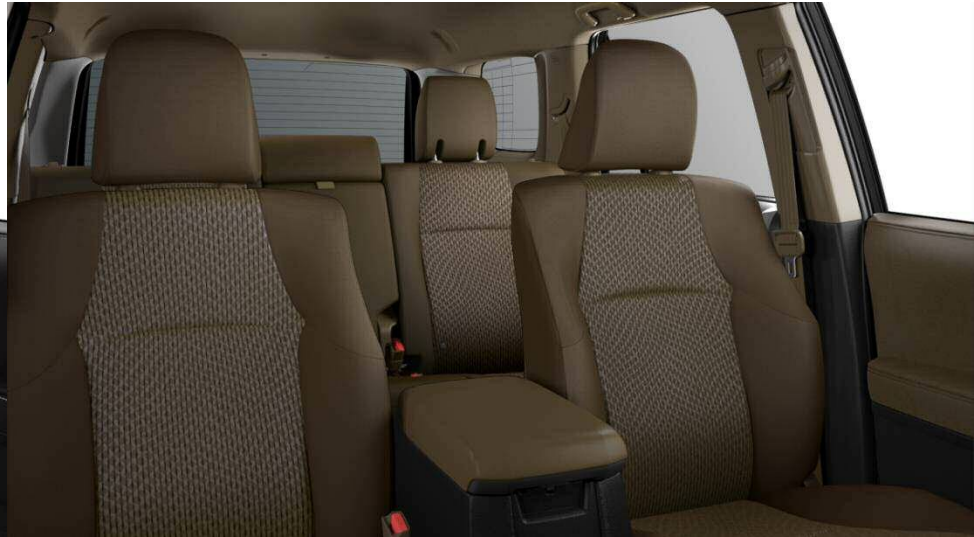

Factory: Black
Katzkin: **Black**

Factory: Sand Beige
Katzkin: **Ivory**