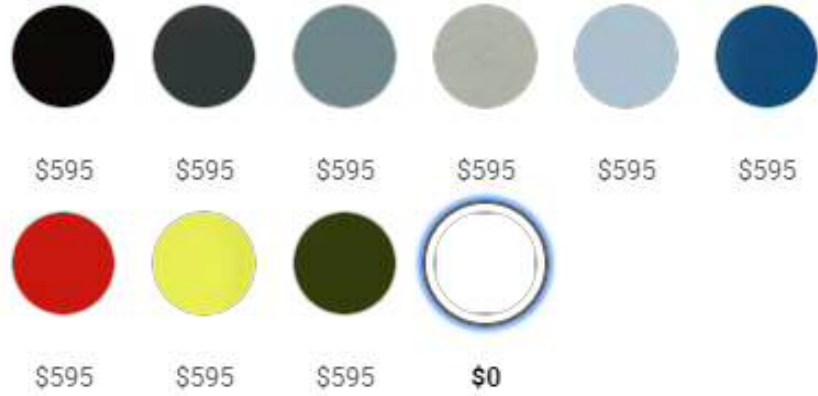

**2024
Jeep Wrangler JL
Sport/Sahara/Willys
Rubicon**

katzkin[®]
AUTOMOTIVE LEATHER
Love Your Drive[®]

INTERIOR DESIGN SET

SAHARA - FACTORY COLORS

Factory: Black

Katzkin: **Black w/Mayan Gold** stitch

RUBICON - FACTORY COLORS

					
\$595	\$595	\$595	\$595	\$595	\$595
					
\$595	\$595	\$595	\$0		

Factory: Black
Katzkin: **Black w/Red stitch**

katzkin[®]
AUTOMOTIVE LEATHER

FACTORY DESIGN

FI

Black wrap
Mayan Gold contrast all stitch
F1450-100