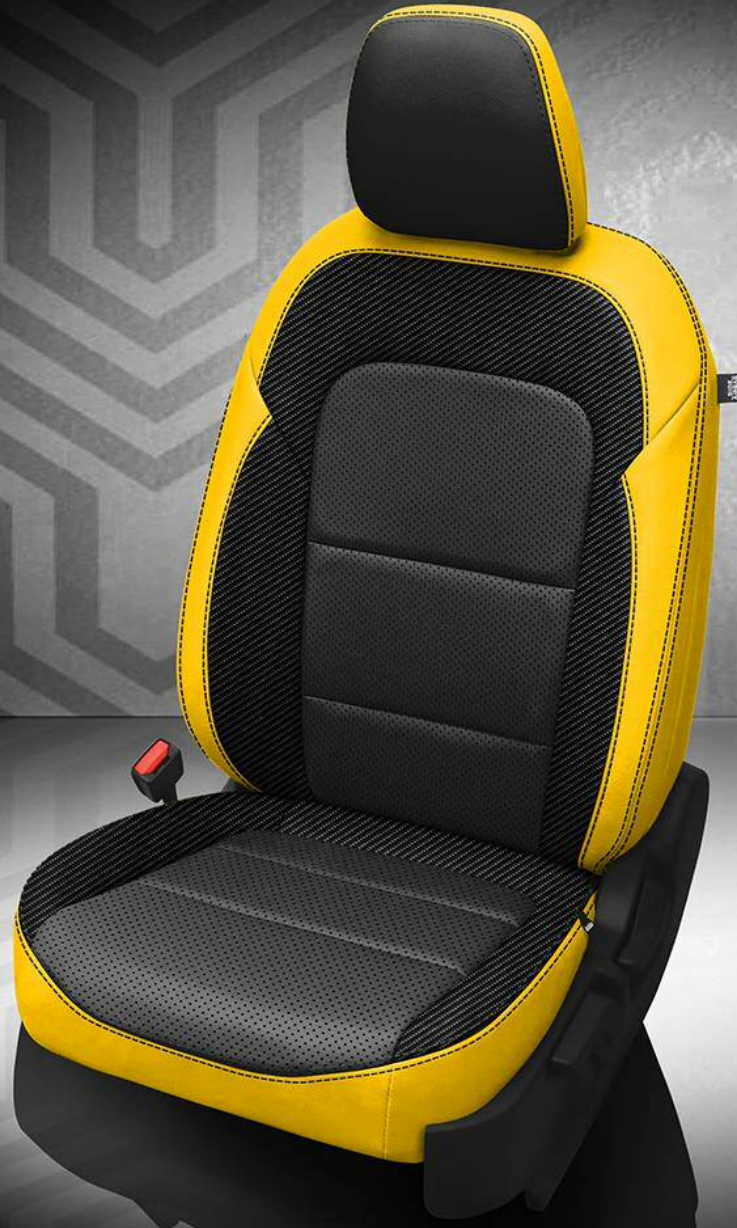

katzkin®
AUTOMOTIVE LEATHER

KATZKIN DESIGN

K16

Hyper Yellow wrap
Black combo
perf combo
Carbon Shadow Vinyl wings
Black contrast all stitch
K2696-242