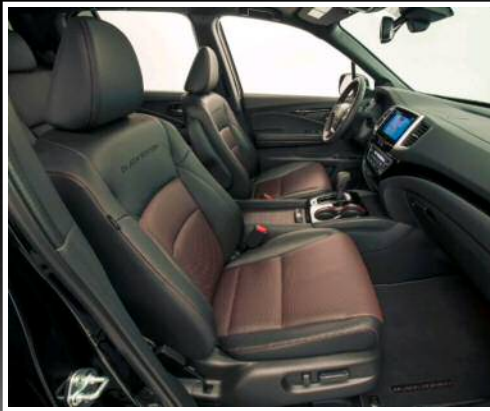

katzkin®
AUTOMOTIVE LEATHER

KATZKIN DESIGN

K5

Black wrap,
Barracuda Red combo
Red contrast all stitch
K877-100

**RIDGELINE
BLACK EDITION**